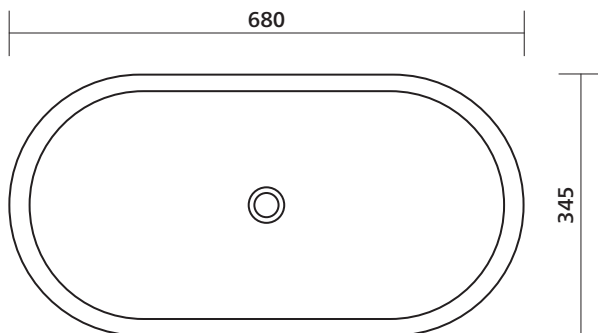

Arko 680

Collection: Elevate

Under counter basin, wide super-ellipse

Order code

192630 Arko 680 wide under counter basin

Product details

TAPHOLE	No taphole.
WASTE	Suits standard 32 mm non-overflow waste (not supplied).
OVERFLOW	Has overflow.
MATERIAL	Vitreous china.
COLOUR	White, Gloss finish.
FIXING	Always use the actual basin to verify cutout. Use silicone sealant. Do not use epoxy type adhesives.

SIDE VIEW

 Basin has integrated overflow.

Premium Basin Wastes (AVAILABLE SEPARATELY)

POP-OUT BASIN WASTE – CERAMIC CAP + CHROME BASE

192257	Ceramic Pop-out Basin Waste, White Silk Matte
192258	Ceramic Pop-out Basin Waste, White Gloss
192259	Ceramic Pop-out Basin Waste, Black Silk Matte

basin wastes

SEIMA

kitchen + laundry + bathroom ware

seima.com.au

Please note

- All measurements are in millimetres.
- Dimensions are nominal and subject to normal ceramic manufacturing variations of ± 5 mm.
- Wastes, taps and bottle traps shown in images are not included unless specified.
- Fixing: Use silicone sealant. Do not use epoxy type adhesives.
- Always use the actual basin to verify cutout.
- Specifications may vary without notice as part of our continuous improvement practices.
- Clean with a damp cloth. Do not use abrasive cleaners, liquids or pastes.